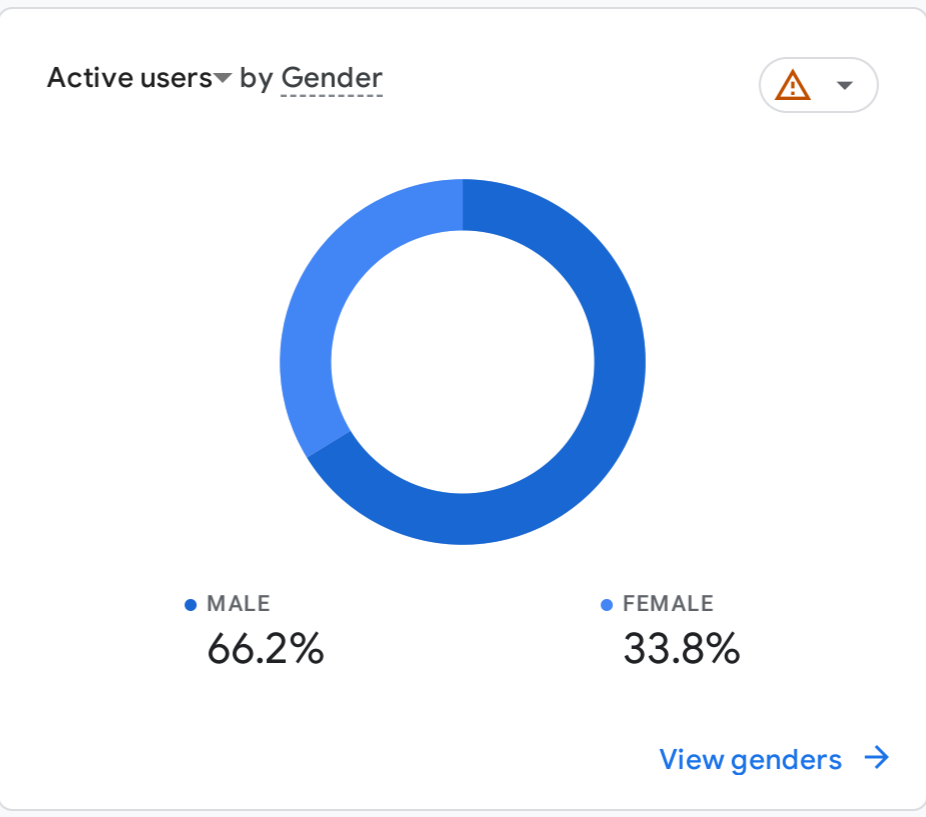

All Users [Add comparison](#)

Last calendar year Jan 1 - Dec 31, 2024

Reports snapshot

WHERE DO YOUR NEW USERS COME FROM?

WHICH PAGES AND SCREENS GET THE MOST VIEWS?

Views by Page title and screen class

PAGE TITLE AND SCREEN ...	VIEWS
Sierraloaded Sierra Leone N...	214K
News - Sierraloaded	189K
Video Evidence of Amadu Koi...	127K
Popular Musician Steady Bon...	95K
Viral Video: OSD Police Offic...	89K
BREAKING: President Bio An...	77K
Musa Tombo's Goal Against ...	65K

[View pages and screens](#)

WHAT ARE YOUR TOP CAMPAIGNS?

WHERE DOES YOUR AVERAGE 120D VALUE COME FROM?