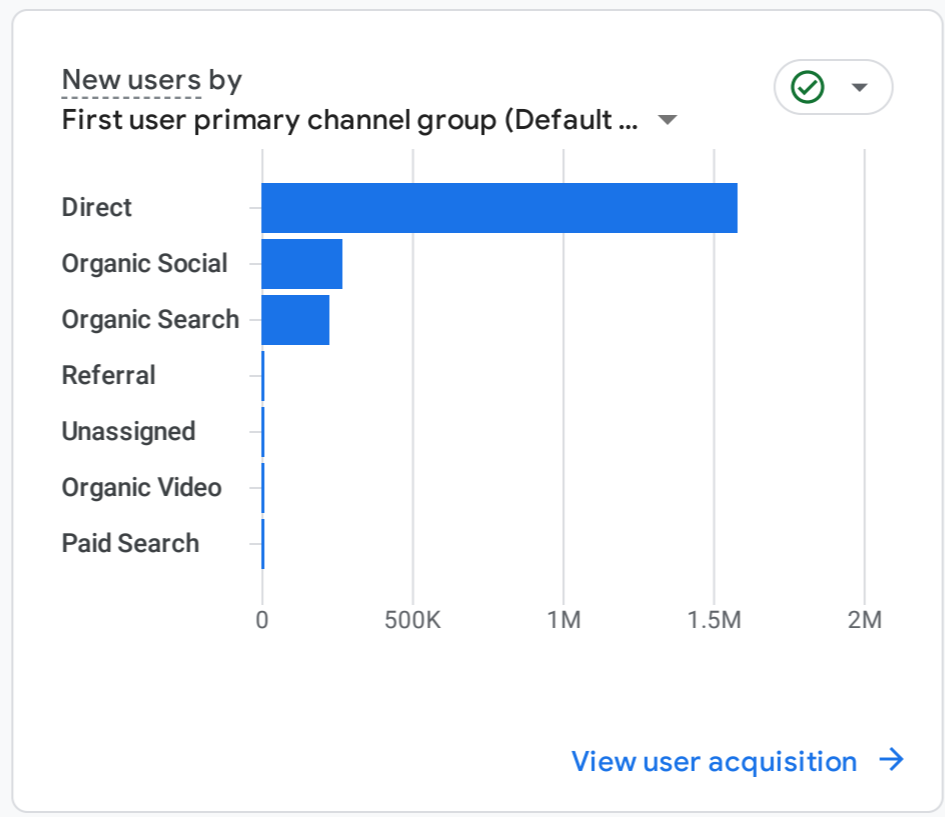

All Users [Add comparison](#)

Last calendar year Jan 1 - Dec 31, 2024

Reports snapshot

WHERE DO YOUR NEW USERS COME FROM?

WHICH PAGES AND SCREENS GET THE MOST VIEWS?

Views by Page title and screen class

PAGE TITLE AND SCREEN ...	VIEWS
Sierraloaded Sierra Leone N...	214K
News - Sierraloaded	189K
Video Evidence of Amadu Koi...	127K
Popular Musician Steady Bon...	95K
Viral Video: OSD Police Offic...	89K
BREAKING: President Bio An...	77K
Musa Tombo's Goal Against ...	65K

[View pages and screens](#)

WHAT ARE YOUR TOP CAMPAIGNS?

WHERE DOES YOUR AVERAGE 120D VALUE COME FROM?