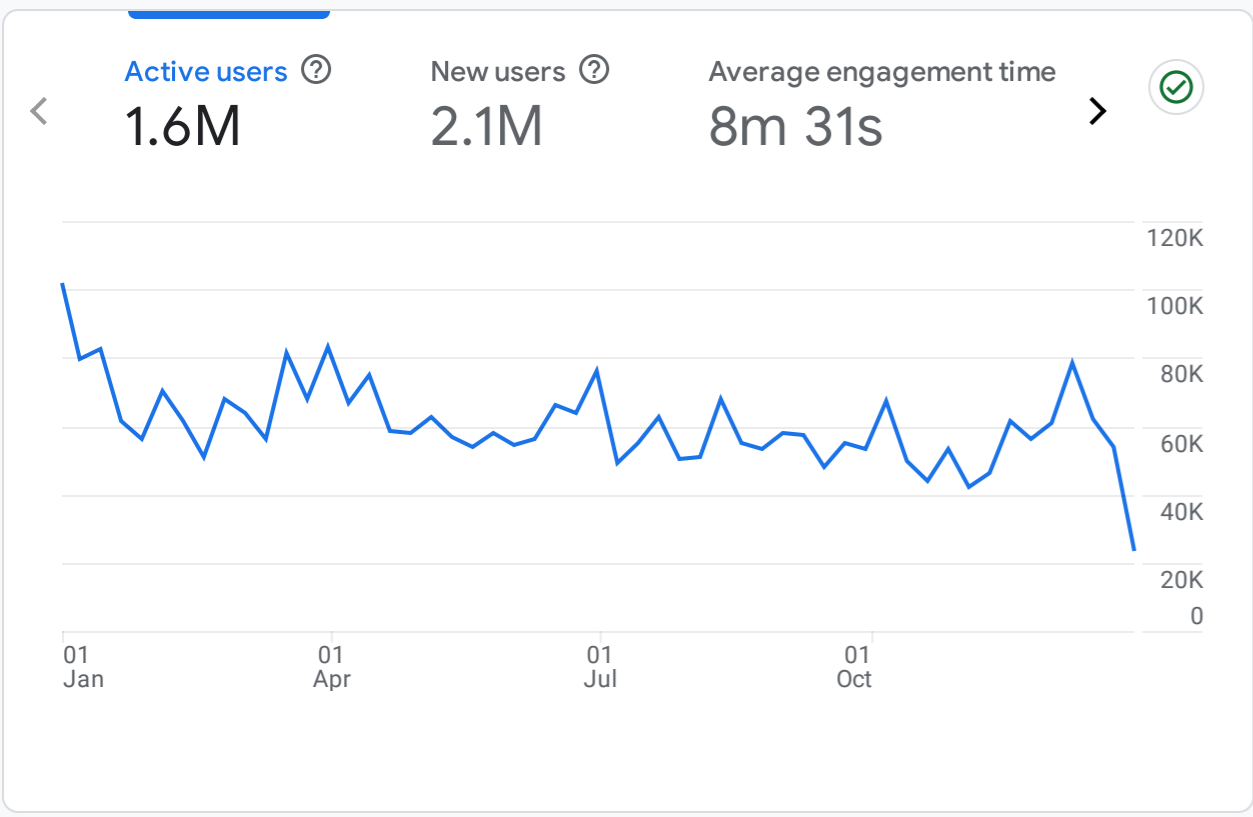

All Users [Add comparison](#)

Last calendar year Jan 1 - Dec 31, 2024

Reports snapshot

WHERE DO YOUR NEW USERS COME FROM?

WHICH PAGES AND SCREENS GET THE MOST VIEWS?

Views by Page title and screen class

PAGE TITLE AND SCREEN ...	VIEWS
Sierraloaded Sierra Leone N...	214K
News - Sierraloaded	189K
Video Evidence of Amadu Koi...	127K
Popular Musician Steady Bon...	95K
Viral Video: OSD Police Offic...	89K
BREAKING: President Bio An...	77K
Musa Tombo's Goal Against ...	65K

[View pages and screens](#)

WHAT ARE YOUR TOP CAMPAIGNS?

WHERE DOES YOUR AVERAGE 120D VALUE COME FROM?