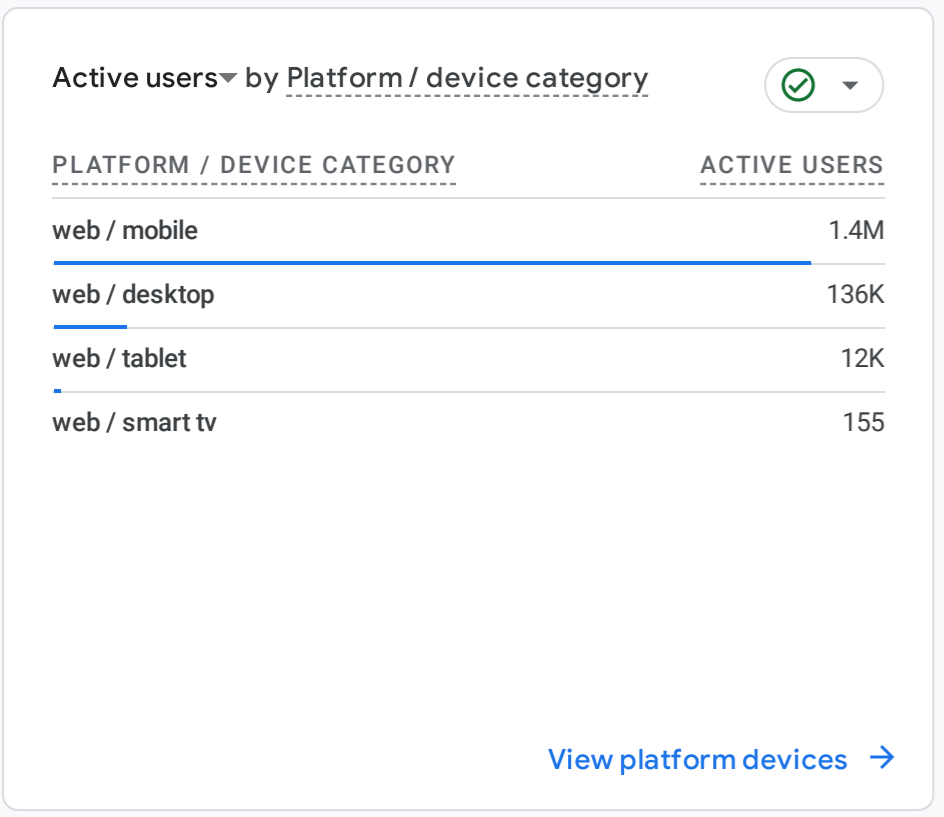

All Users [Add comparison](#)

Last calendar year Jan 1 - Dec 31, 2024

Reports snapshot

WHERE DO YOUR NEW USERS COME FROM?

WHICH PAGES AND SCREENS GET THE MOST VIEWS?

Views by Page title and screen class

PAGE TITLE AND SCREEN ...	VIEWS
Sierraloaded Sierra Leone N...	214K
News - Sierraloaded	189K
Video Evidence of Amadu Koi...	127K
Popular Musician Steady Bon...	95K
Viral Video: OSD Police Offic...	89K
BREAKING: President Bio An...	77K
Musa Tombo's Goal Against ...	65K

[View pages and screens](#)

WHAT ARE YOUR TOP CAMPAIGNS?

WHERE DOES YOUR AVERAGE 120D VALUE COME FROM?