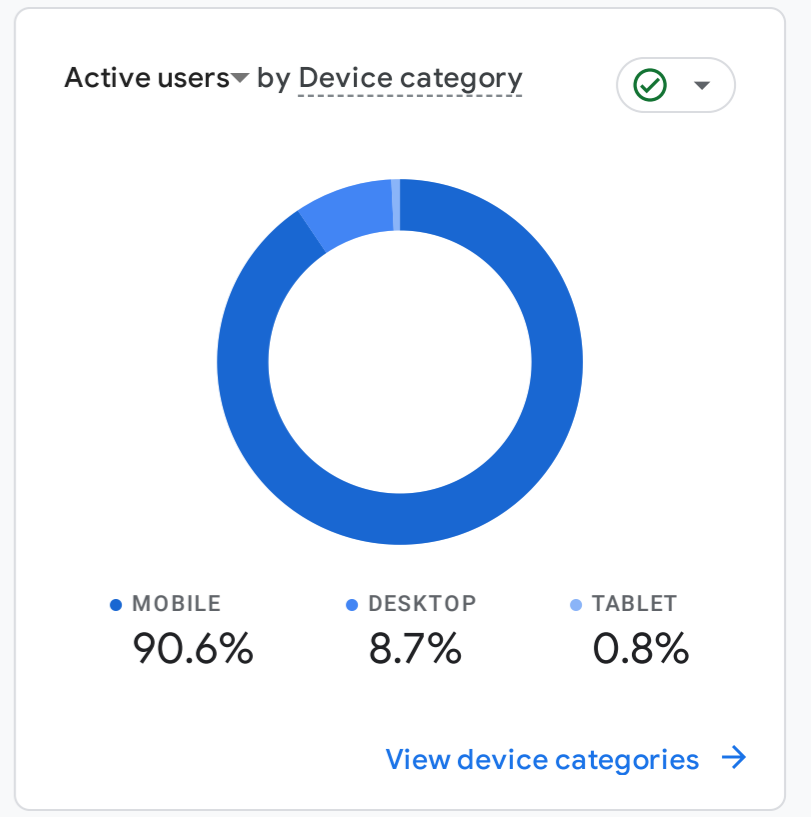

All Users [Add comparison](#)

Last calendar year Jan 1 - Dec 31, 2024

Reports snapshot

WHERE DO YOUR NEW USERS COME FROM?

WHICH PAGES AND SCREENS GET THE MOST VIEWS?

Views by Page title and screen class

PAGE TITLE AND SCREEN ...	VIEWS
Sierraloaded Sierra Leone N...	214K
News - Sierraloaded	189K
Video Evidence of Amadu Koi...	127K
Popular Musician Steady Bon...	95K
Viral Video: OSD Police Offic...	89K
BREAKING: President Bio An...	77K
Musa Tombo's Goal Against ...	65K

[View pages and screens](#)

WHAT ARE YOUR TOP CAMPAIGNS?

WHERE DOES YOUR AVERAGE 120D VALUE COME FROM?