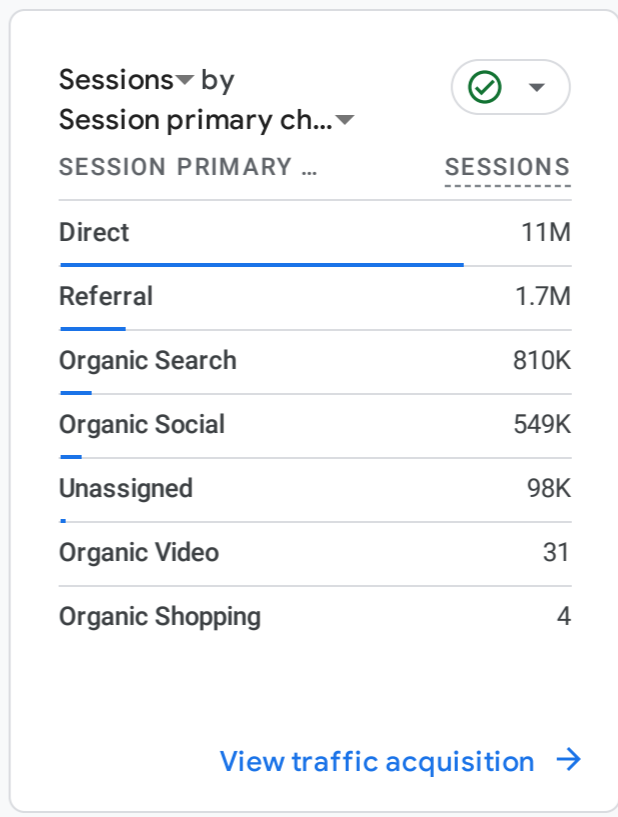

All Users [Add comparison](#)

Last calendar year Jan 1 - Dec 31, 2024

Reports snapshot

WHERE DO YOUR NEW USERS COME FROM?

WHICH PAGES AND SCREENS GET THE MOST VIEWS?

Views by Page title and screen class

PAGE TITLE AND SCREEN ...	VIEWS
Sierraloaded Sierra Leone N...	214K
News - Sierraloaded	189K
Video Evidence of Amadu Koi...	127K
Popular Musician Steady Bon...	95K
Viral Video: OSD Police Offic...	89K
BREAKING: President Bio An...	77K
Musa Tombo's Goal Against ...	65K

[View pages and screens](#)

WHAT ARE YOUR TOP CAMPAIGNS?

WHERE DOES YOUR AVERAGE 120D VALUE COME FROM?