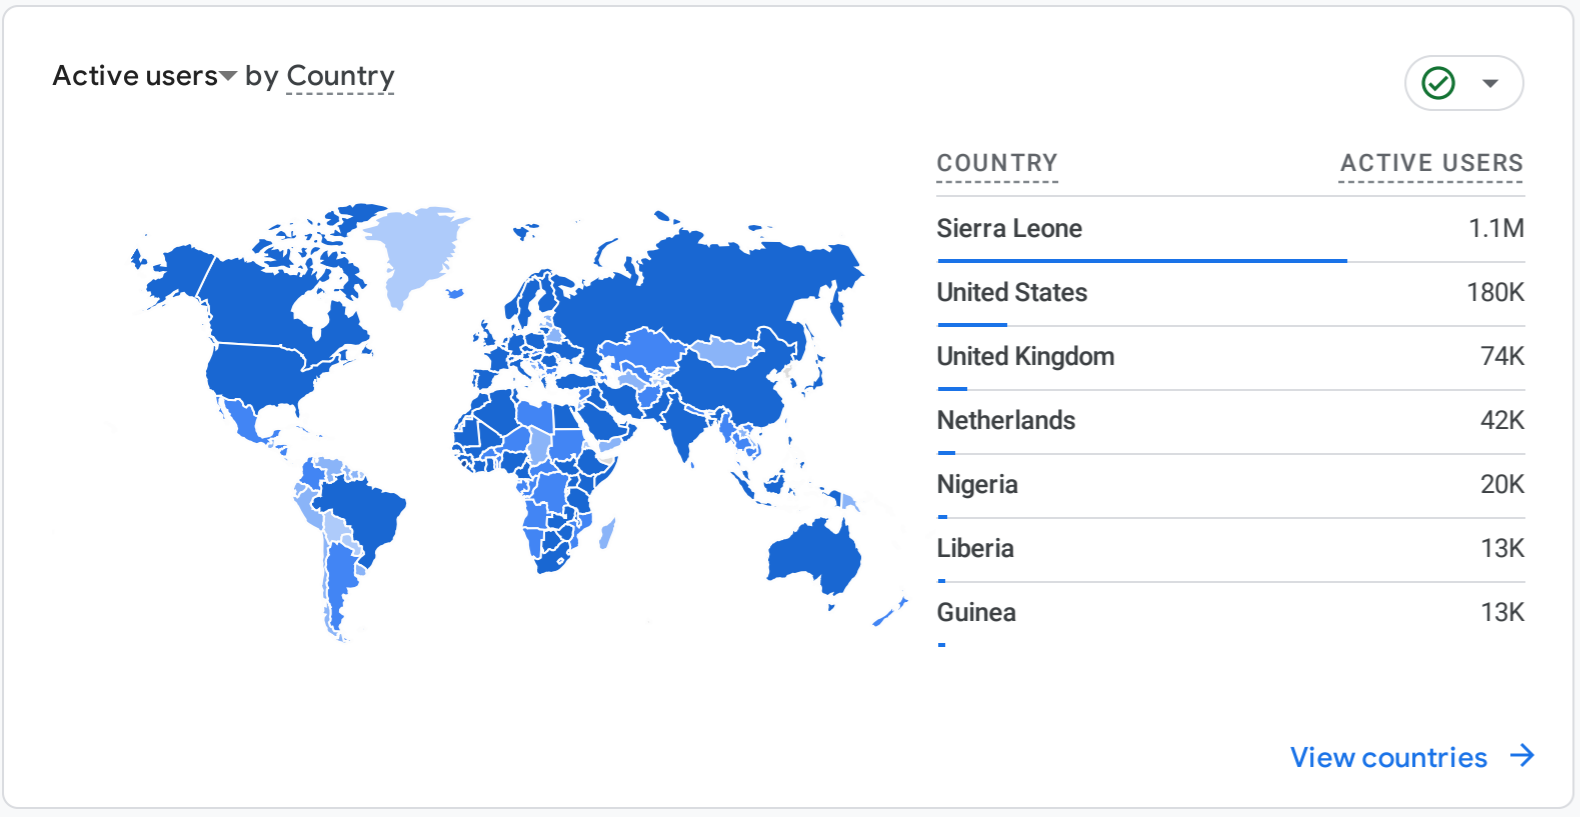

All Users [Add comparison](#)

Last calendar year Jan 1 - Dec 31, 2024

Reports snapshot

WHERE DO YOUR NEW USERS COME FROM?

WHICH PAGES AND SCREENS GET THE MOST VIEWS?

Views by Page title and screen class

PAGE TITLE AND SCREEN ...	VIEWS
Sierraloaded Sierra Leone N...	214K
News - Sierraloaded	189K
Video Evidence of Amadu Koi...	127K
Popular Musician Steady Bon...	95K
Viral Video: OSD Police Offic...	89K
BREAKING: President Bio An...	77K
Musa Tombo's Goal Against ...	65K

[View pages and screens](#)

WHAT ARE YOUR TOP CAMPAIGNS?

WHERE DOES YOUR AVERAGE 120D VALUE COME FROM?