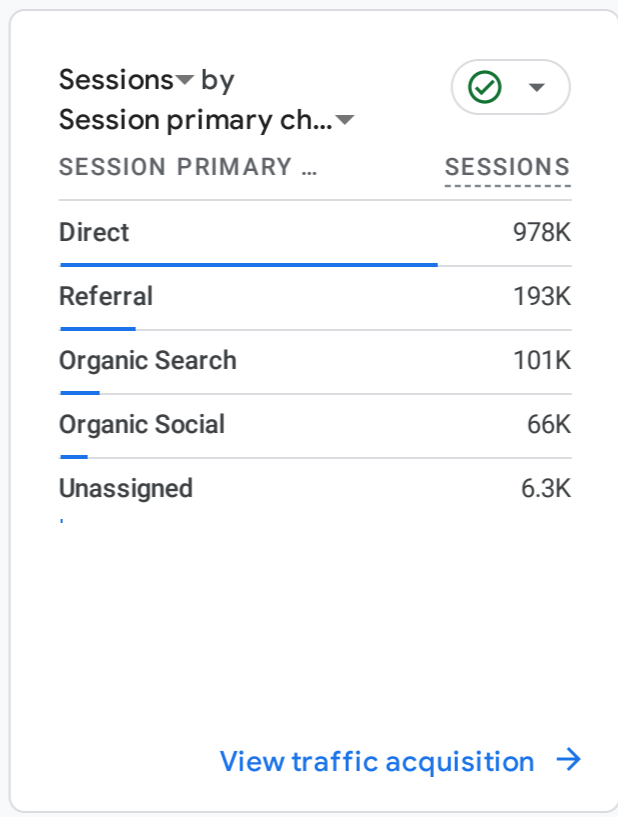

All Users Add comparison +

Custom Dec 1 - Dec 31, 2024

Reports snapshot

WHERE DO YOUR NEW USERS COME FROM?

WHICH PAGES AND SCREENS GET THE MOST VIEWS?

Views by Page title and screen class

Page Title and Screen Class	Views
Popular Musician Steady Bon...	95K
Musician Steady Bongo Dies ...	39K
U.S. Embassy Hands Over EC...	34K
Pastor Francis Mambu Clear...	33K
Police Arrest Organizers of ...	29K
Sierra Leone Police Conduct ...	27K
US-Sierra Leonean Lawyer C...	23K

[View pages and screens](#)

WHAT ARE YOUR TOP CAMPAIGNS?

WHERE DOES YOUR AVERAGE 120D VALUE COME FROM?