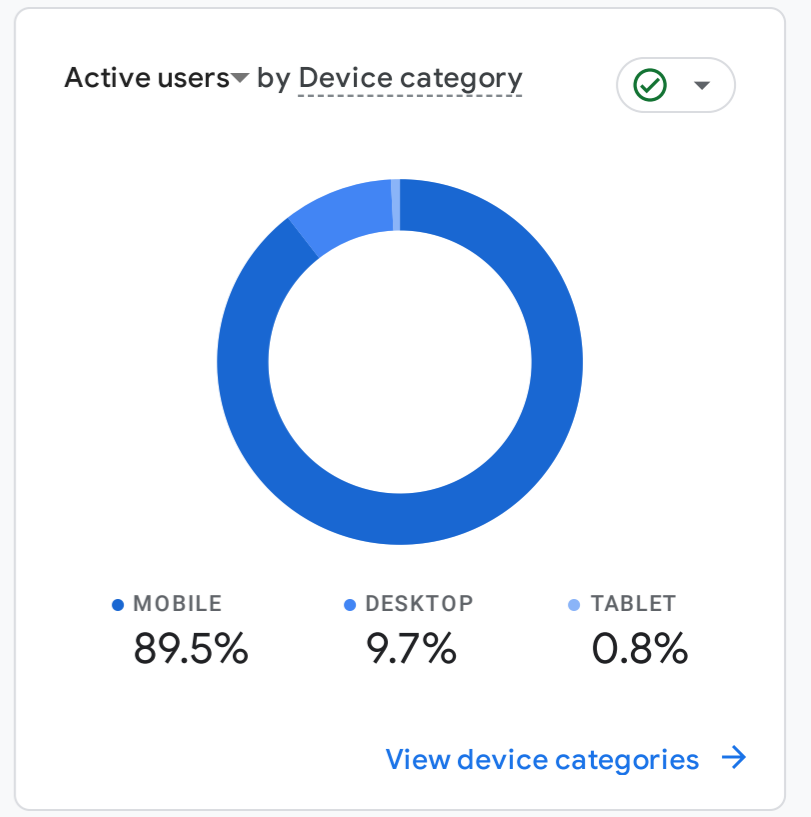

All Users Add comparison +

Custom Dec 1 - Dec 31, 2024

Reports snapshot

WHERE DO YOUR NEW USERS COME FROM?

WHICH PAGES AND SCREENS GET THE MOST VIEWS?

Views by Page title and screen class

Page Title and Screen Class	Views
Popular Musician Steady Bon...	95K
Musician Steady Bongo Dies ...	39K
U.S. Embassy Hands Over EC...	34K
Pastor Francis Mambu Clear...	33K
Police Arrest Organizers of ...	29K
Sierra Leone Police Conduct ...	27K
US-Sierra Leonean Lawyer C...	23K

[View pages and screens](#)

WHAT ARE YOUR TOP CAMPAIGNS?

WHERE DOES YOUR AVERAGE 120D VALUE COME FROM?