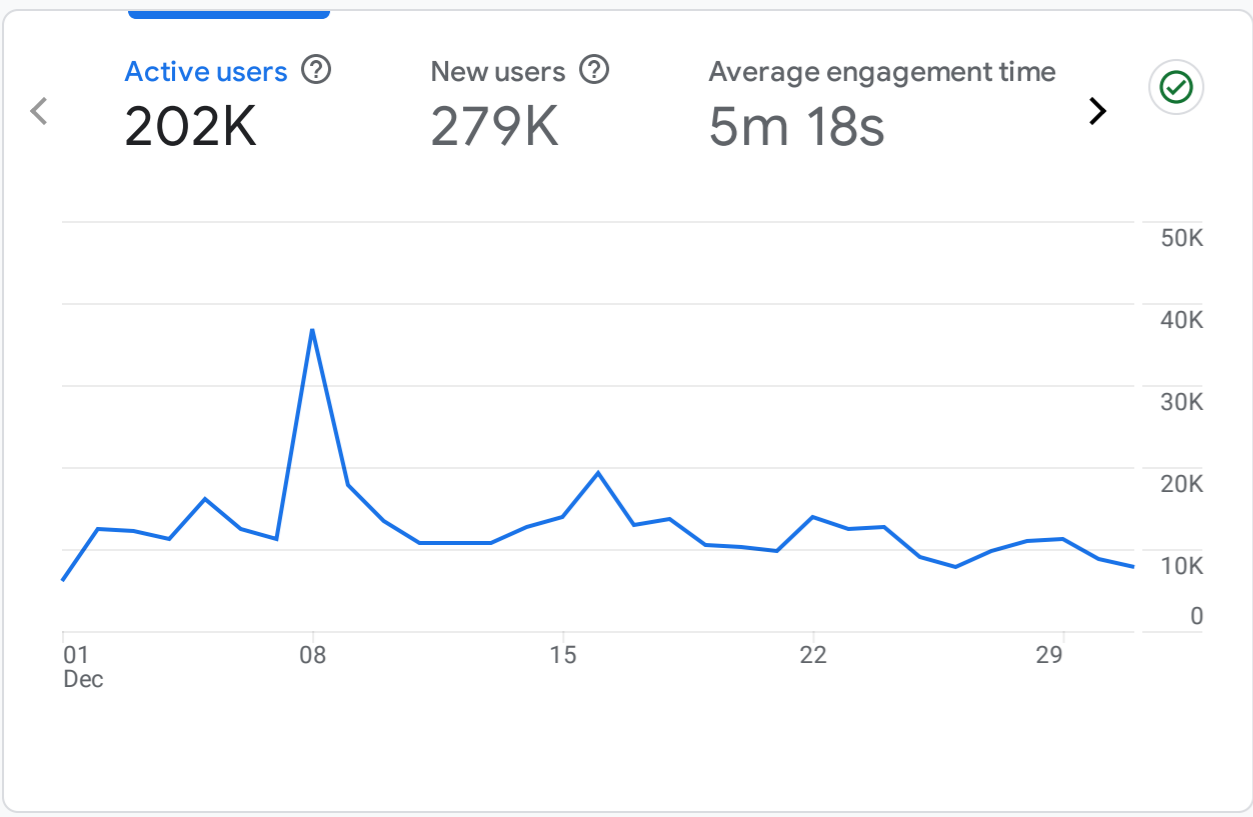

All Users Add comparison +

Custom Dec 1 - Dec 31, 2024

Reports snapshot

WHERE DO YOUR NEW USERS COME FROM?

WHICH PAGES AND SCREENS GET THE MOST VIEWS?

Views by Page title and screen class

Page Title and Screen Class	Views
Popular Musician Steady Bon...	95K
Musician Steady Bongo Dies ...	39K
U.S. Embassy Hands Over EC...	34K
Pastor Francis Mambu Clear...	33K
Police Arrest Organizers of ...	29K
Sierra Leone Police Conduct ...	27K
US-Sierra Leonean Lawyer C...	23K

[View pages and screens](#)

WHAT ARE YOUR TOP CAMPAIGNS?

WHERE DOES YOUR AVERAGE 120D VALUE COME FROM?