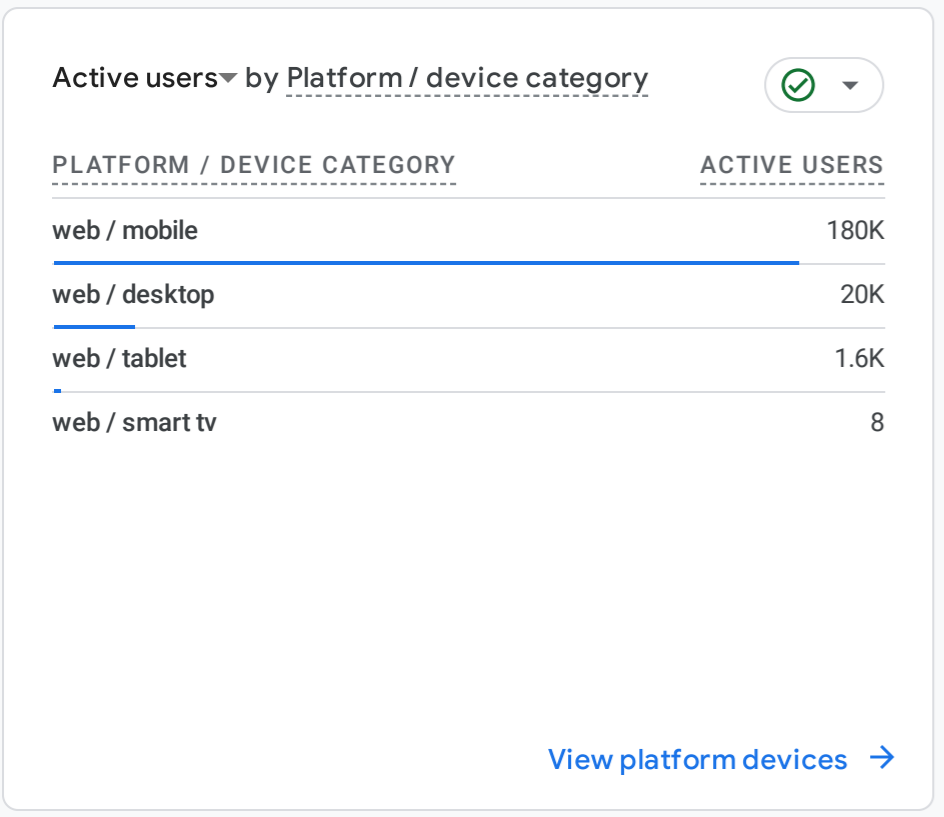

All Users Add comparison +

Custom Dec 1 - Dec 31, 2024

Reports snapshot

WHERE DO YOUR NEW USERS COME FROM?

WHICH PAGES AND SCREENS GET THE MOST VIEWS?

Views by Page title and screen class

Page Title and Screen Class	Views
Popular Musician Steady Bon...	95K
Musician Steady Bongo Dies ...	39K
U.S. Embassy Hands Over EC...	34K
Pastor Francis Mambu Clear...	33K
Police Arrest Organizers of ...	29K
Sierra Leone Police Conduct ...	27K
US-Sierra Leonean Lawyer C...	23K

[View pages and screens](#)

WHAT ARE YOUR TOP CAMPAIGNS?

WHERE DOES YOUR AVERAGE 120D VALUE COME FROM?