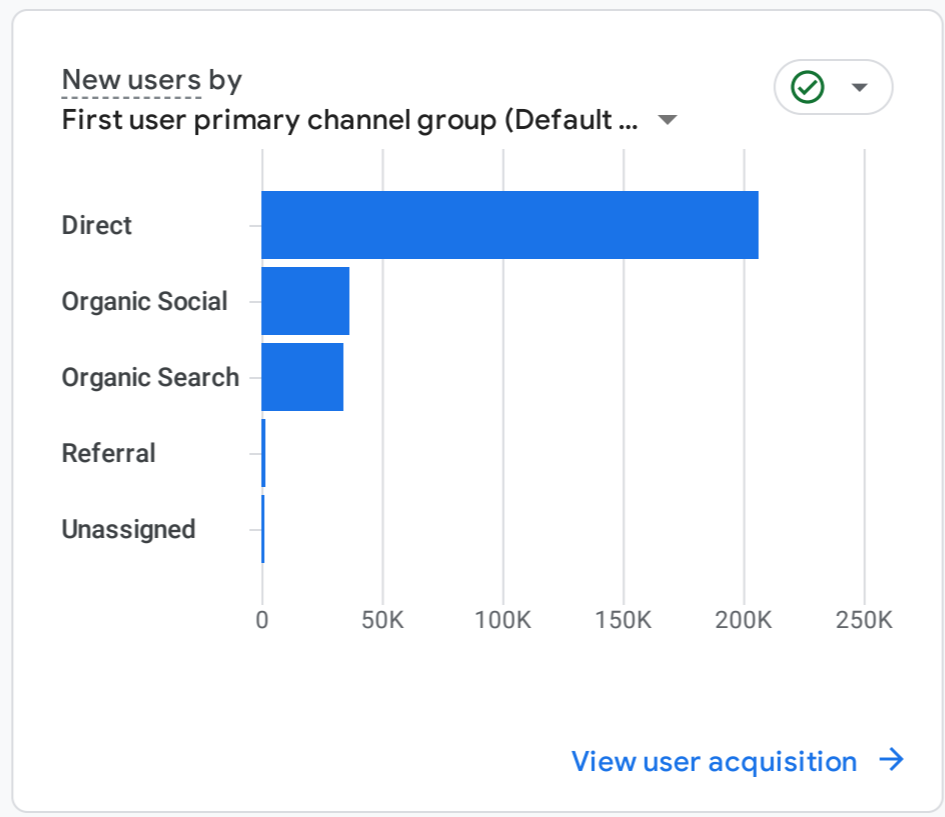

All Users Add comparison +

Custom Dec 1 - Dec 31, 2024

Reports snapshot

WHERE DO YOUR NEW USERS COME FROM?

WHICH PAGES AND SCREENS GET THE MOST VIEWS?

Views by Page title and screen class

Page Title and Screen Class	Views
Popular Musician Steady Bon...	95K
Musician Steady Bongo Dies ...	39K
U.S. Embassy Hands Over EC...	34K
Pastor Francis Mambu Clear...	33K
Police Arrest Organizers of ...	29K
Sierra Leone Police Conduct ...	27K
US-Sierra Leonean Lawyer C...	23K

[View pages and screens](#)

WHAT ARE YOUR TOP CAMPAIGNS?

WHERE DOES YOUR AVERAGE 120D VALUE COME FROM?