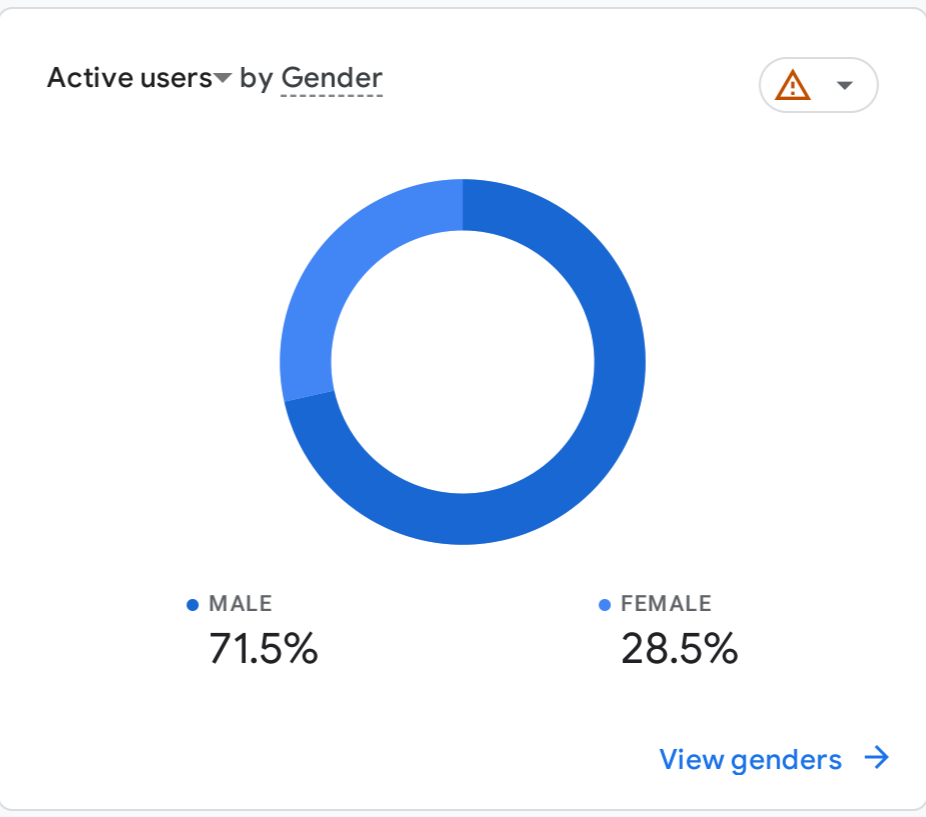

All Users Add comparison +

Custom Dec 1 - Dec 31, 2024

Reports snapshot

WHERE DO YOUR NEW USERS COME FROM?

WHICH PAGES AND SCREENS GET THE MOST VIEWS?

Views by Page title and screen class

Page Title and Screen Class	Views
Popular Musician Steady Bon...	95K
Musician Steady Bongo Dies ...	39K
U.S. Embassy Hands Over EC...	34K
Pastor Francis Mambu Clear...	33K
Police Arrest Organizers of ...	29K
Sierra Leone Police Conduct ...	27K
US-Sierra Leonean Lawyer C...	23K

[View pages and screens](#)

WHAT ARE YOUR TOP CAMPAIGNS?

WHERE DOES YOUR AVERAGE 120D VALUE COME FROM?